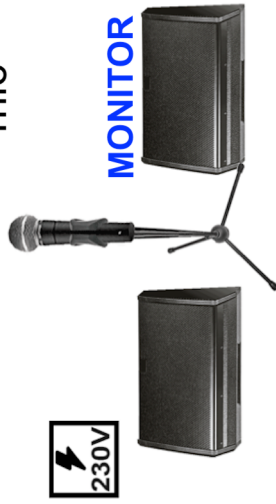

LEAD VOCAL

- mic

MONITOR